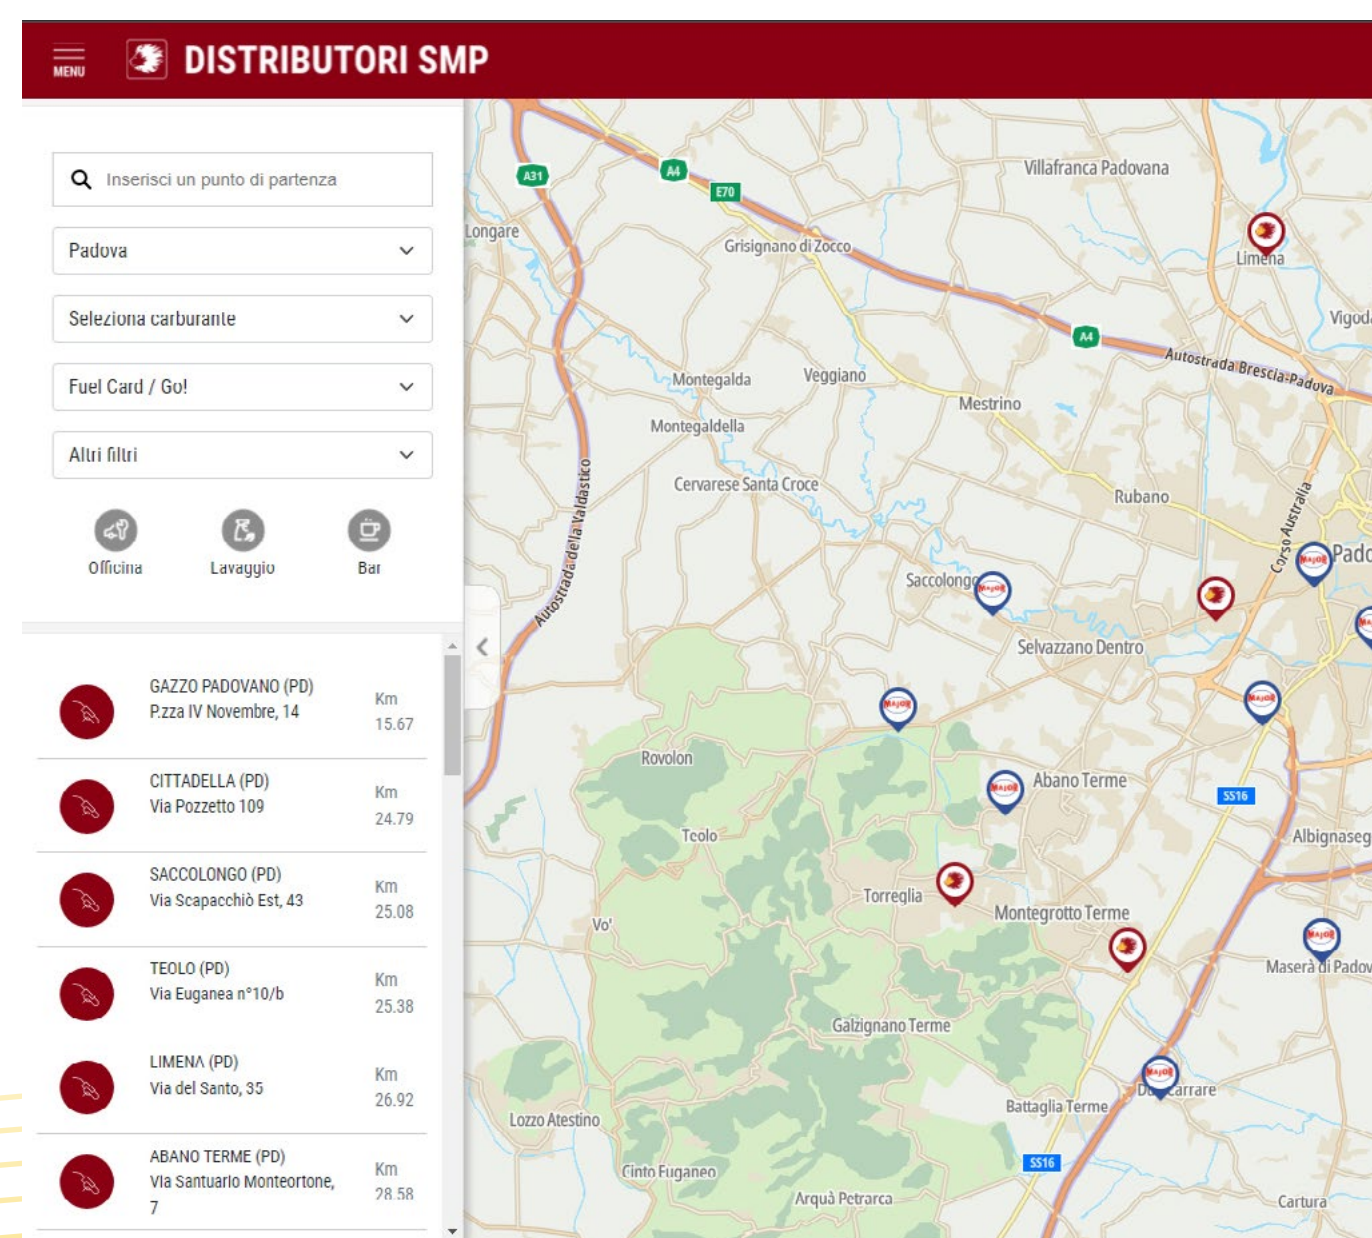

FlamingoRoad

A dedicated geolocation app with the ability to manage points of interest exclusively optimized for your business, be it logistics, commercial or resale.

Perfectly integrable with:
-BTB and BTC ecommerce
-CRM

-Company Management Software
-Order management and sales network
-Digital catalogues

1

Select the store by filtering your search

2

See store details

3

Calculate route

Start the navigator on your smartphone