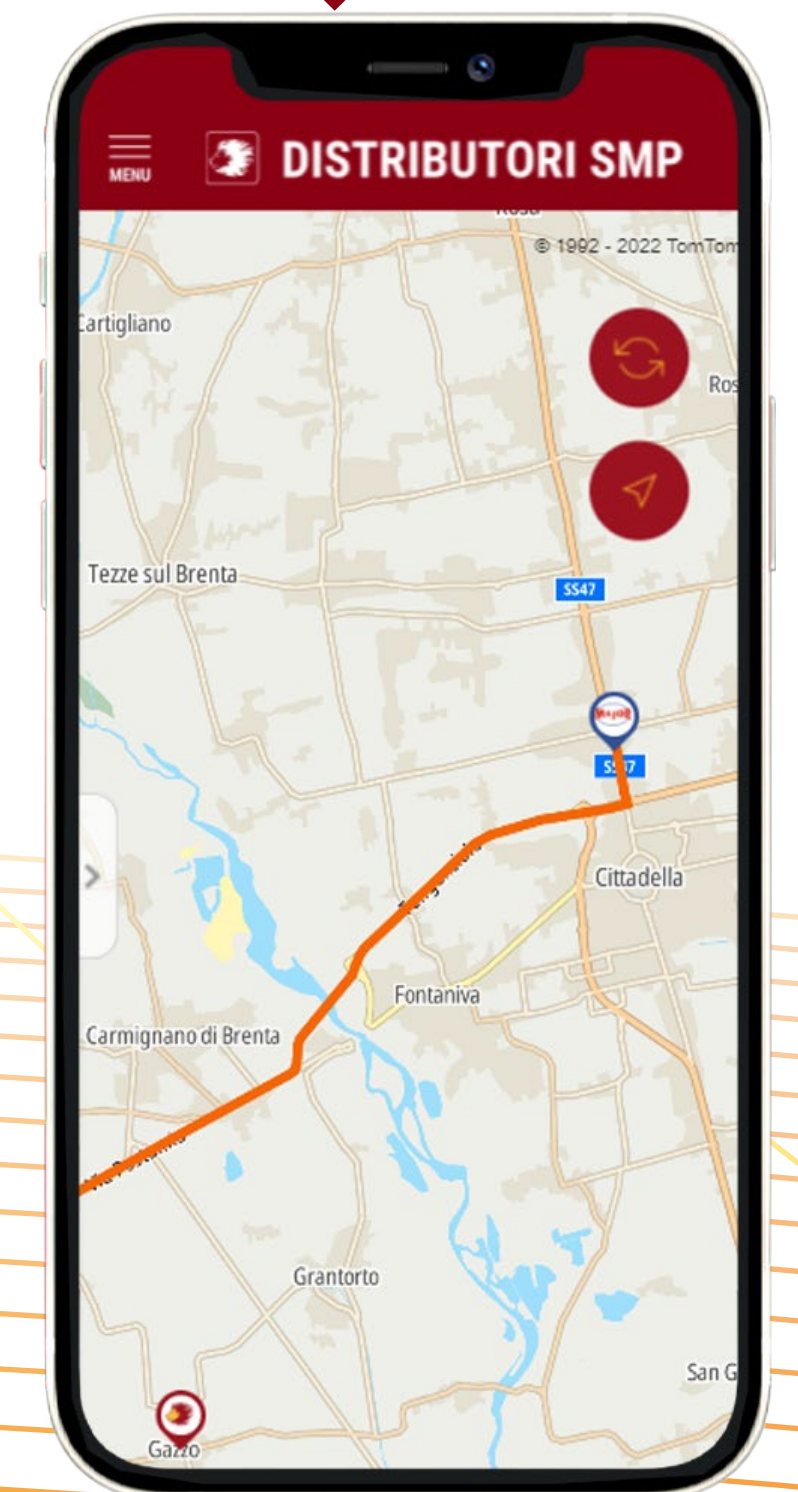

3

Calculate route

Start the navigator on your smartphone

4