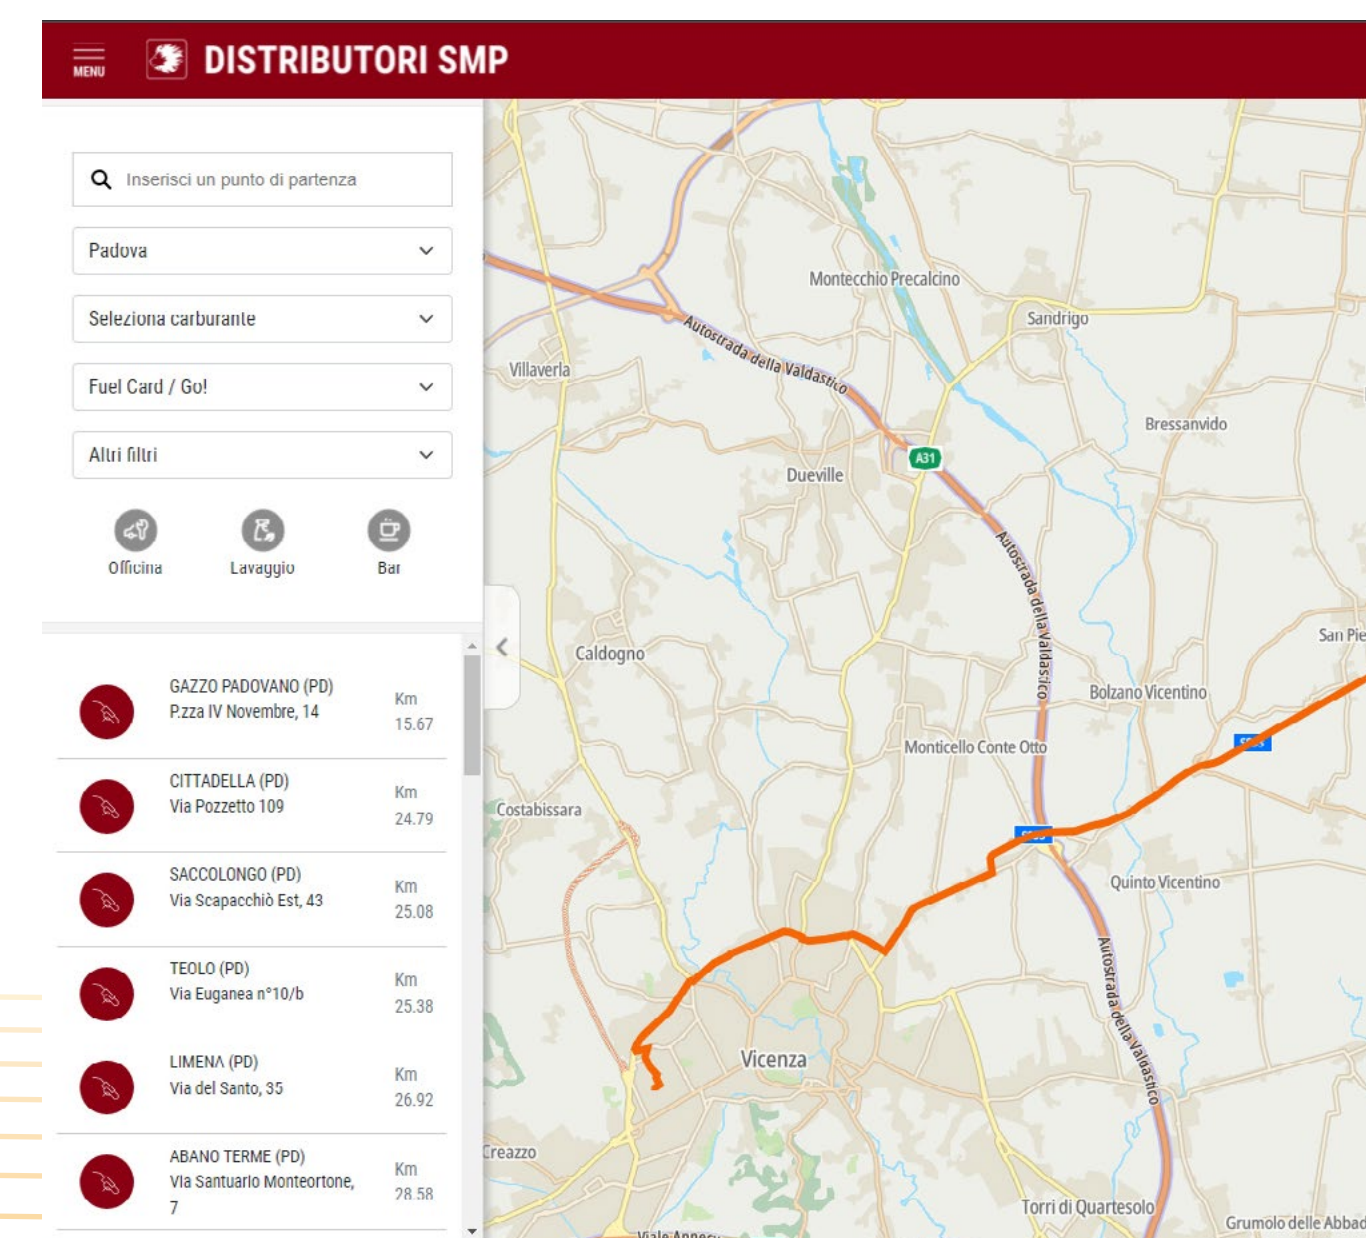

-Company Management Software
-Order management and sales network
-Digital catalogues

1

Select the store by filtering your search

2

See store details

3

Calculate route

Start the navigator on your smartphone