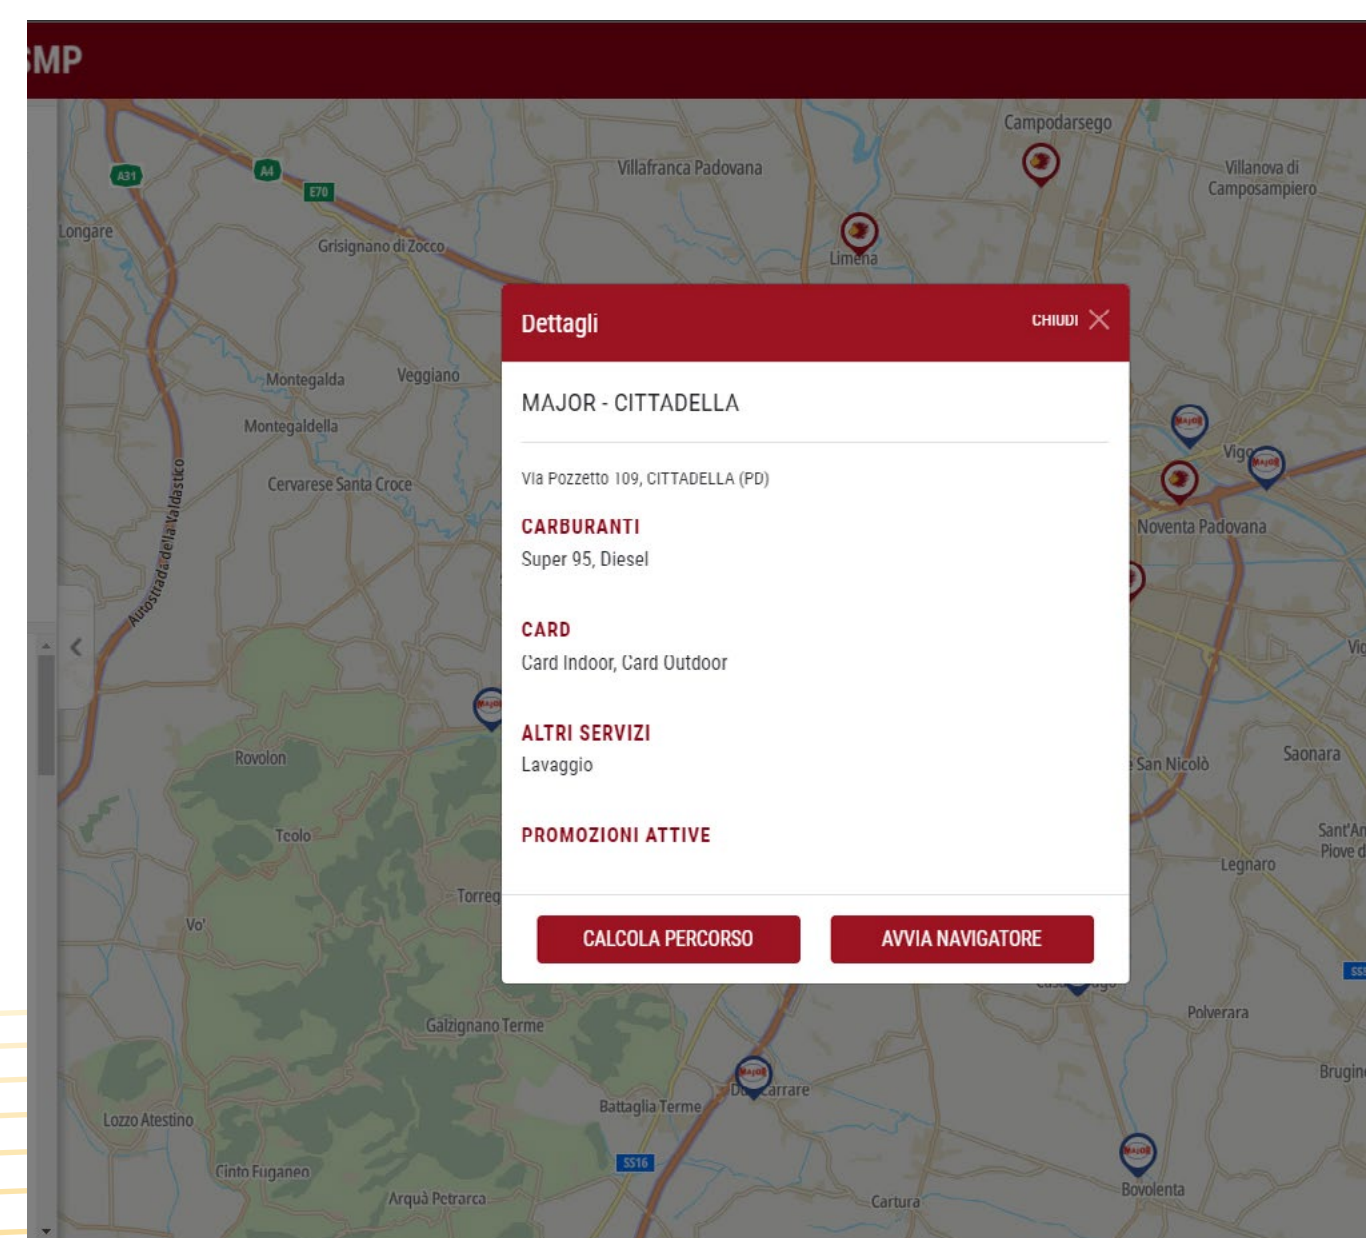

FlamingoRoad

A dedicated geolocation app with the ability to manage points of interest exclusively optimized for your business, be it logistics, commercial or resale.

Perfectly integrable with:
-BTB and BTC ecommerce
-CRM

-Company Management Software
-Order management and sales network
-Digital catalogues

1

Select the store by filtering your search

2

See store details

3

Calculate route

Start the navigator on your smartphone